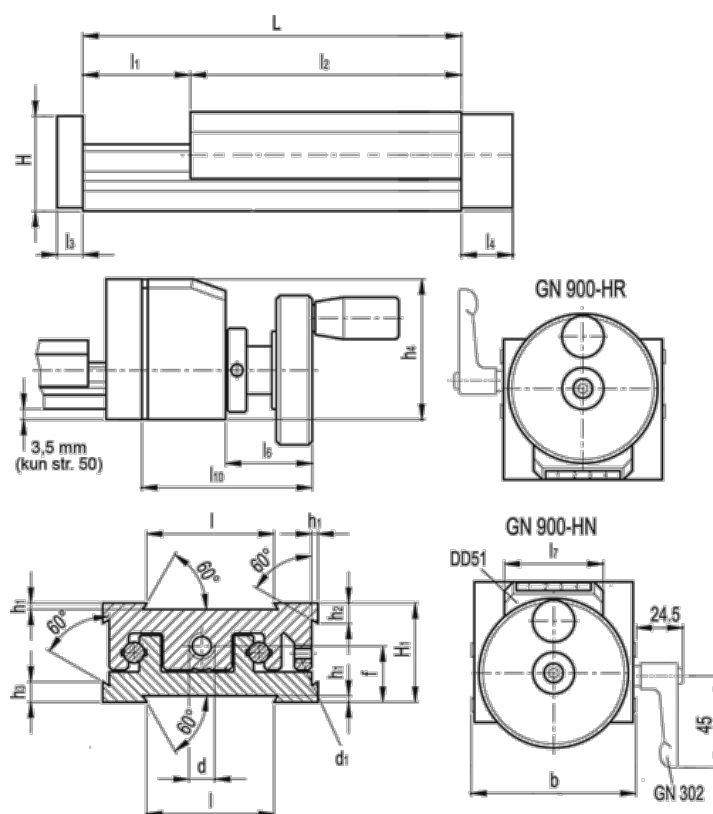

Data Sheet

Article number: 20781011

Description: Adjustable slide unit
GN 900-50-120-50-HR-2

Measures

b = 50	h3 = 7.0	l7 = 33
d = M6x1	h4 = 47	l10 = 57
d1 = M4	l = 30	
f = 13.0	L - l1 = 120-50	
H = 23.0	l2 = 70	
h1 = 1.5	l3 = 6	
H1 = 23	l4 = 12	
h2 = 4.5	l6 = 22	